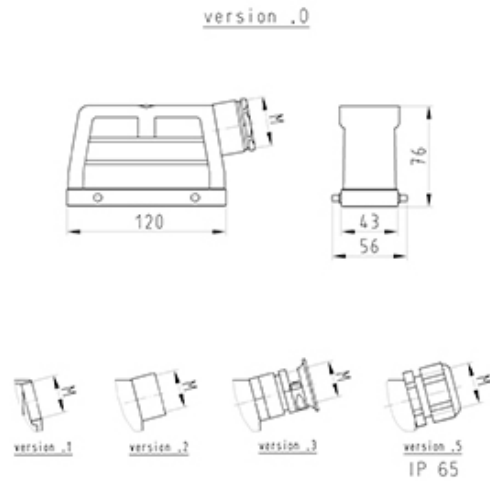

Datasheet

Item No. 73.350.6435.1

Hood BAS GOT GA 64HM25 50 A1

revos BASIC 500V size 24H hood with threaded collar M25, lateral cable entry, high design, double locking lever

Item No.	73.350.6435.1
EAN	4015573624214
order unit	1 Piece(s)

Approvals

Technical data

General

ArticlePrice	udp_no_price
Nominal voltage	500
Housing material	Aluminium
Colour	Grey
Surface	With powder coating
Degree of protection (IP)	Other
UV resistant	Yes
Inflammability class of insulation material acc. with UL94	Other
Operating temperature range min.	-40 °C
Operating temperature range max.	120 °C

Model

DIN-size	24H
Model	male
Locking mechanism	Double locking levers
Cable entry	Sideways
Type of cable	Thread
With cable screw gland	No
Thread size M	25
Hinged lid	No
EMC-version	No